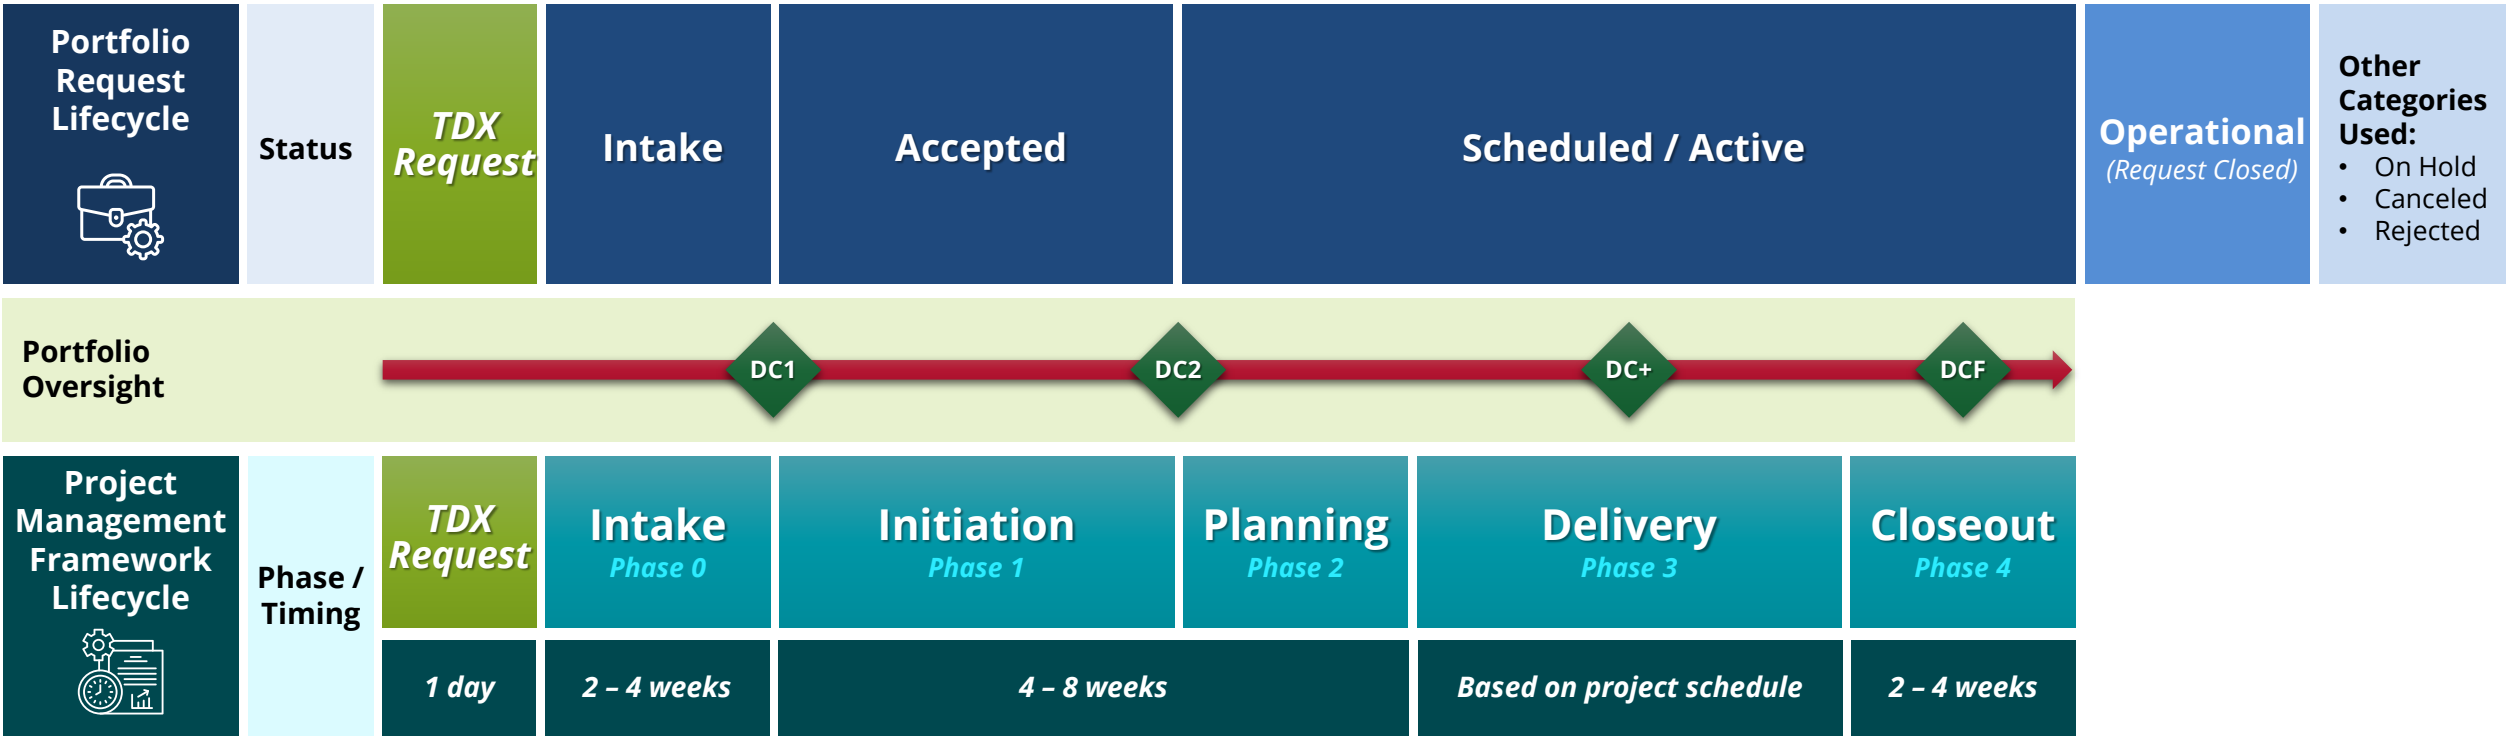

# Portfolio Request Lifecycle *relationship to* Project Management Framework Lifecycle

Version 1, Updated on 2/02/2024